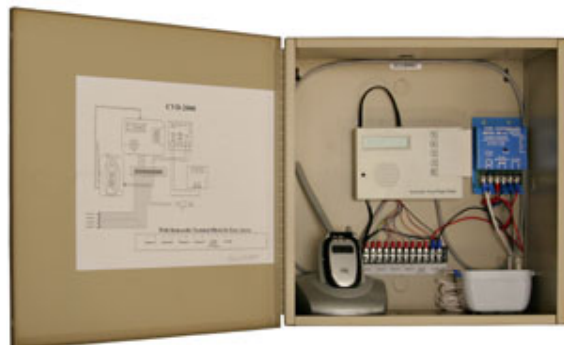

CVD-2000 Cellular Autodialer

Wireless security alarm systems for easy voice alarming

- Alarm notification anywhere there is cell phone service
- Fast, simple installation
- No cell phone contract required
- Includes up to 400 minutes of prepaid cellular service
- Weather resistant enclosure included

Description

Perfect for Residential, Commercial or Industrial applications, the CVD-2000PS Cellular Autodialer is designed for direct, immediate notification of emergency situations. Because the cellular autodialer doesn't require a land line, you can install it wherever it is needed and call out using a cellular connection. The compact and rugged Cellular Autodialer is easy to install and configure. The Cellular Autodialers operate on AC power, but are rechargeable battery capable for remote monitoring locations where power is not available. The cellular autodialer includes everything you need to start using the system, including the AD200-4 autodialer, cellular phone, 400 prepaid minutes good for one year, and AC adapter, so you can rest assured that if something happens, you will be notified. Note: Prepaid service is through AT&T Wireless. The cellular autodialer only works where AT&T provides wireless service.

The CVD-2000PS Cellular Autodialers are easy to program via the on-board keypad, LCD display, and built-in speaker. Any NO (normally open) or NC (normally closed) contact or low voltage input may be used to trigger the cellular autodialers, including float switches, door switches, water sensors, and motion detectors.

Cellular Autodialer Applications

Applications for the CVD-2000PS cellular autodialer include monitoring construction sites, lift stations, remote water pumping sites, trailers, any site without land lines, and many others.

Specifications

Communications: Standard cellular phone w/AT&T wireless service
Power: AC adapter included (Optional rechargeable 12VDC battery)
Number of Inputs: Four
Activation Dry contact: NO or NC, momentary or continuous
Voltage: 0 to +V (NC) or +V to 0 (NO), 5-28 VDC
Phone Number Storage: Up to 8
Maximum Digits: 28 (including up to 10 pauses)
Enclosure Dimensions (LxHxD): 14x14x8in (35.5x35.5x20.3cm)
Weight: 17.0 lb (7.7 kg)

Options and Accessories

CVD-2000PS Cellular Autodialer w/service
Includes the AD200-4 autodialer, cellular phone, 400 prepaid minutes good for one year, and AC adapter.

CVD-2000P Cellular Autodialer w/o service
Includes the AD200-4 autodialer, cellular phone, and AC adapter. Requires purchase of a cellular plan and SIMM card. Recommended for non-US clients.

00-010 12V 5AH Rechargeable Battery
Approximate battery life under normal conditions, 12 hrs.

BC100 Smart Charger

SP101 Solar Panel (2 W, 80mA min.)

SP102 Solar Panel (5 W, 300mA min.)

Contact
Global Water
for all your
instrumentation
needs.

Water Level

Water Flow

Water Samplers

Water Quality

Weather

Remote Monitoring

Control

Global Water

a xylem brand